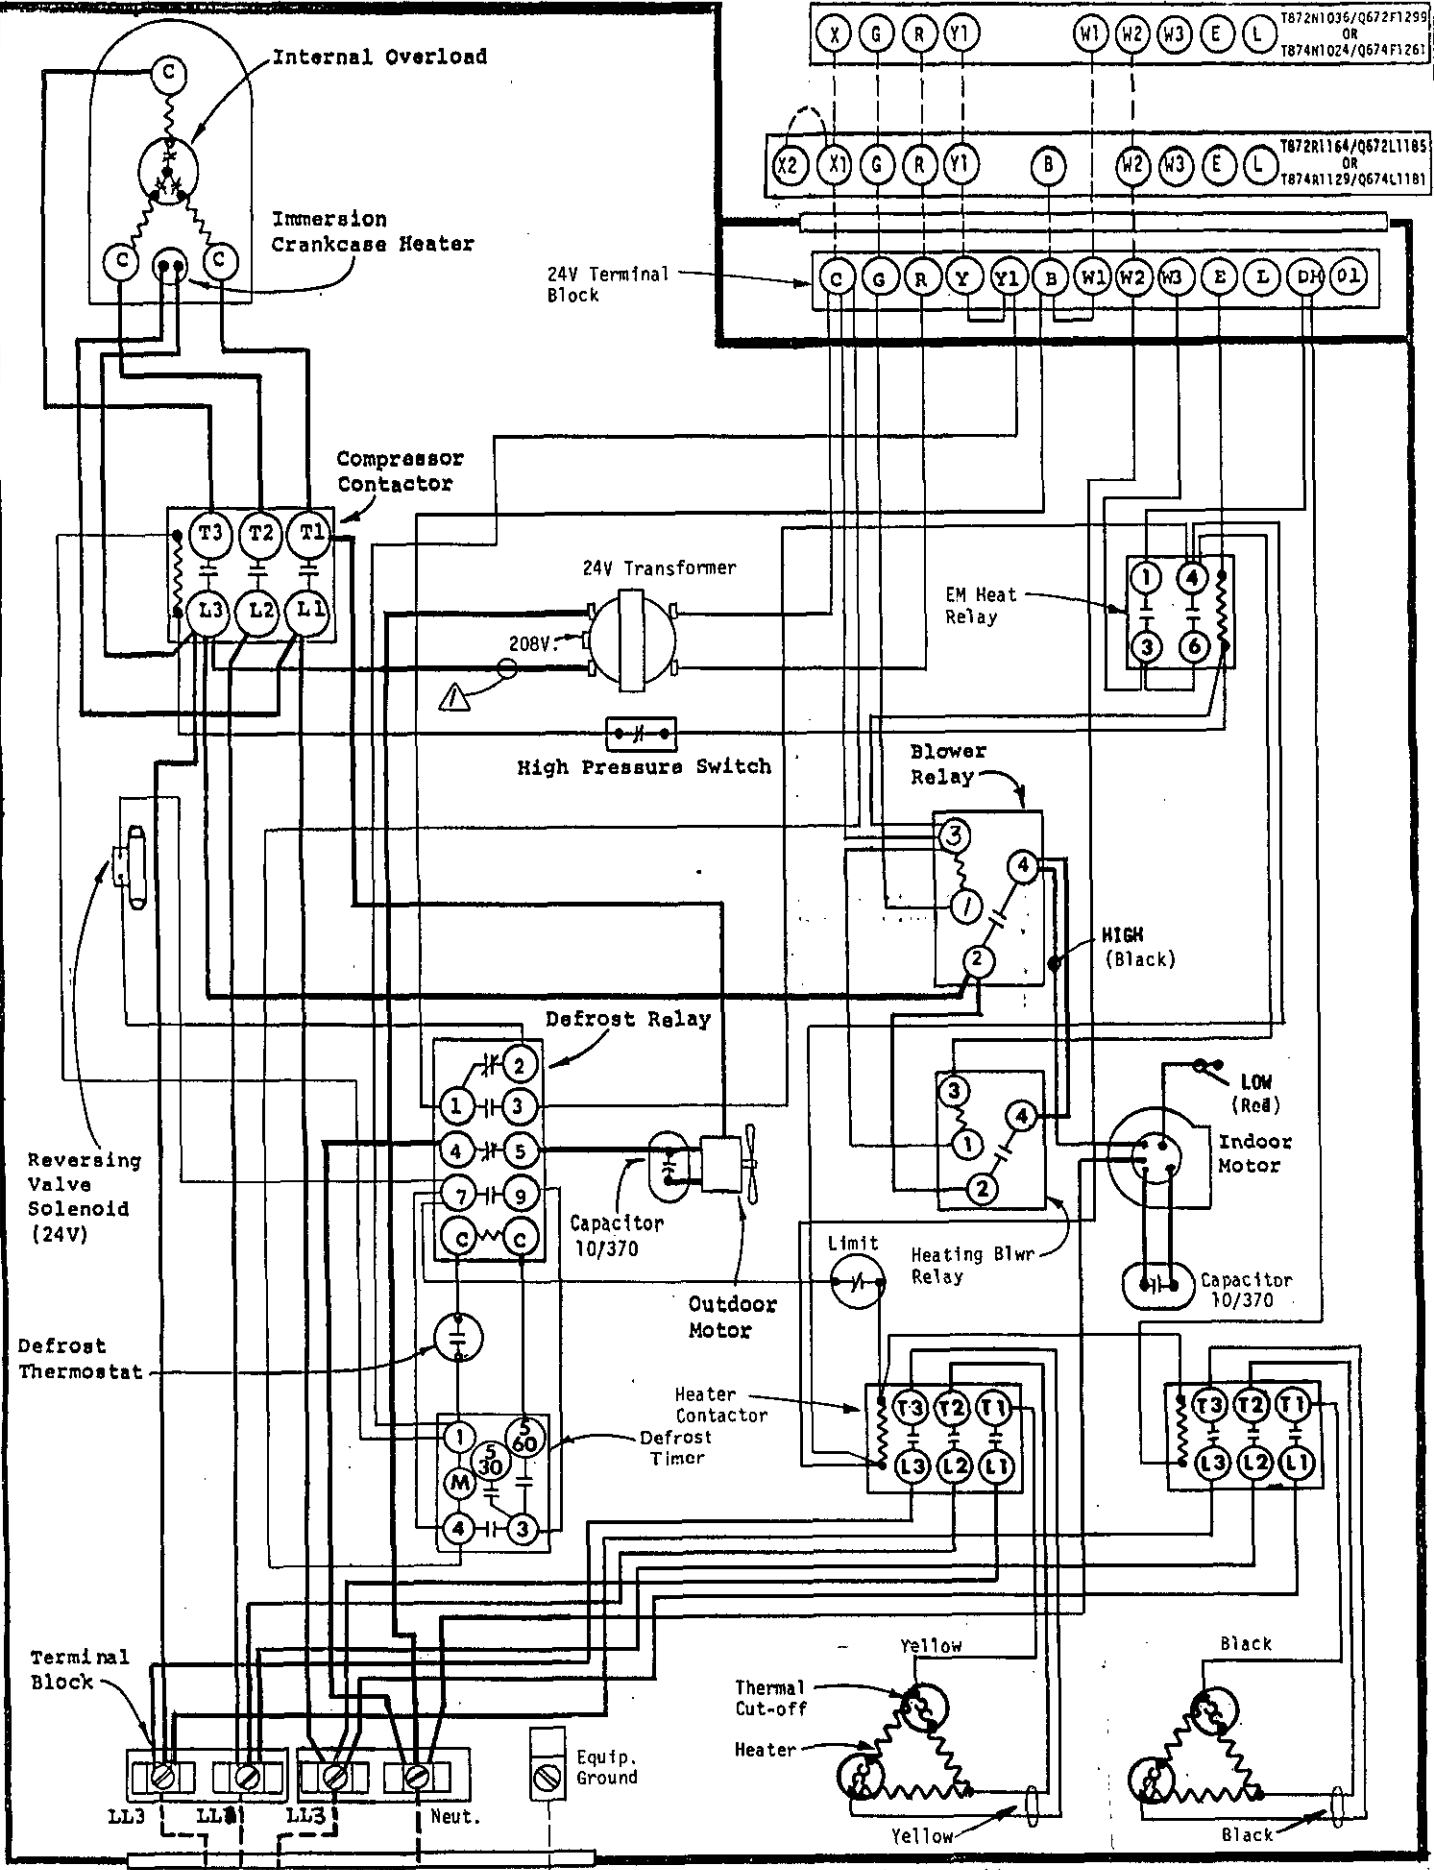

T872N1036/Q672F1299  
OR  
T874N1024/Q674F1261

T872R1164/Q672L1185  
OR  
T874R1129/Q674L1181

⚠ For 208V operation move this wire to 208V transformer tap.

USE COPPER OR ALUMINUM WIRE	FACTORY WIRING	FIELD WIRING
	Low Voltage ———	-----
	High Voltage ———	-----