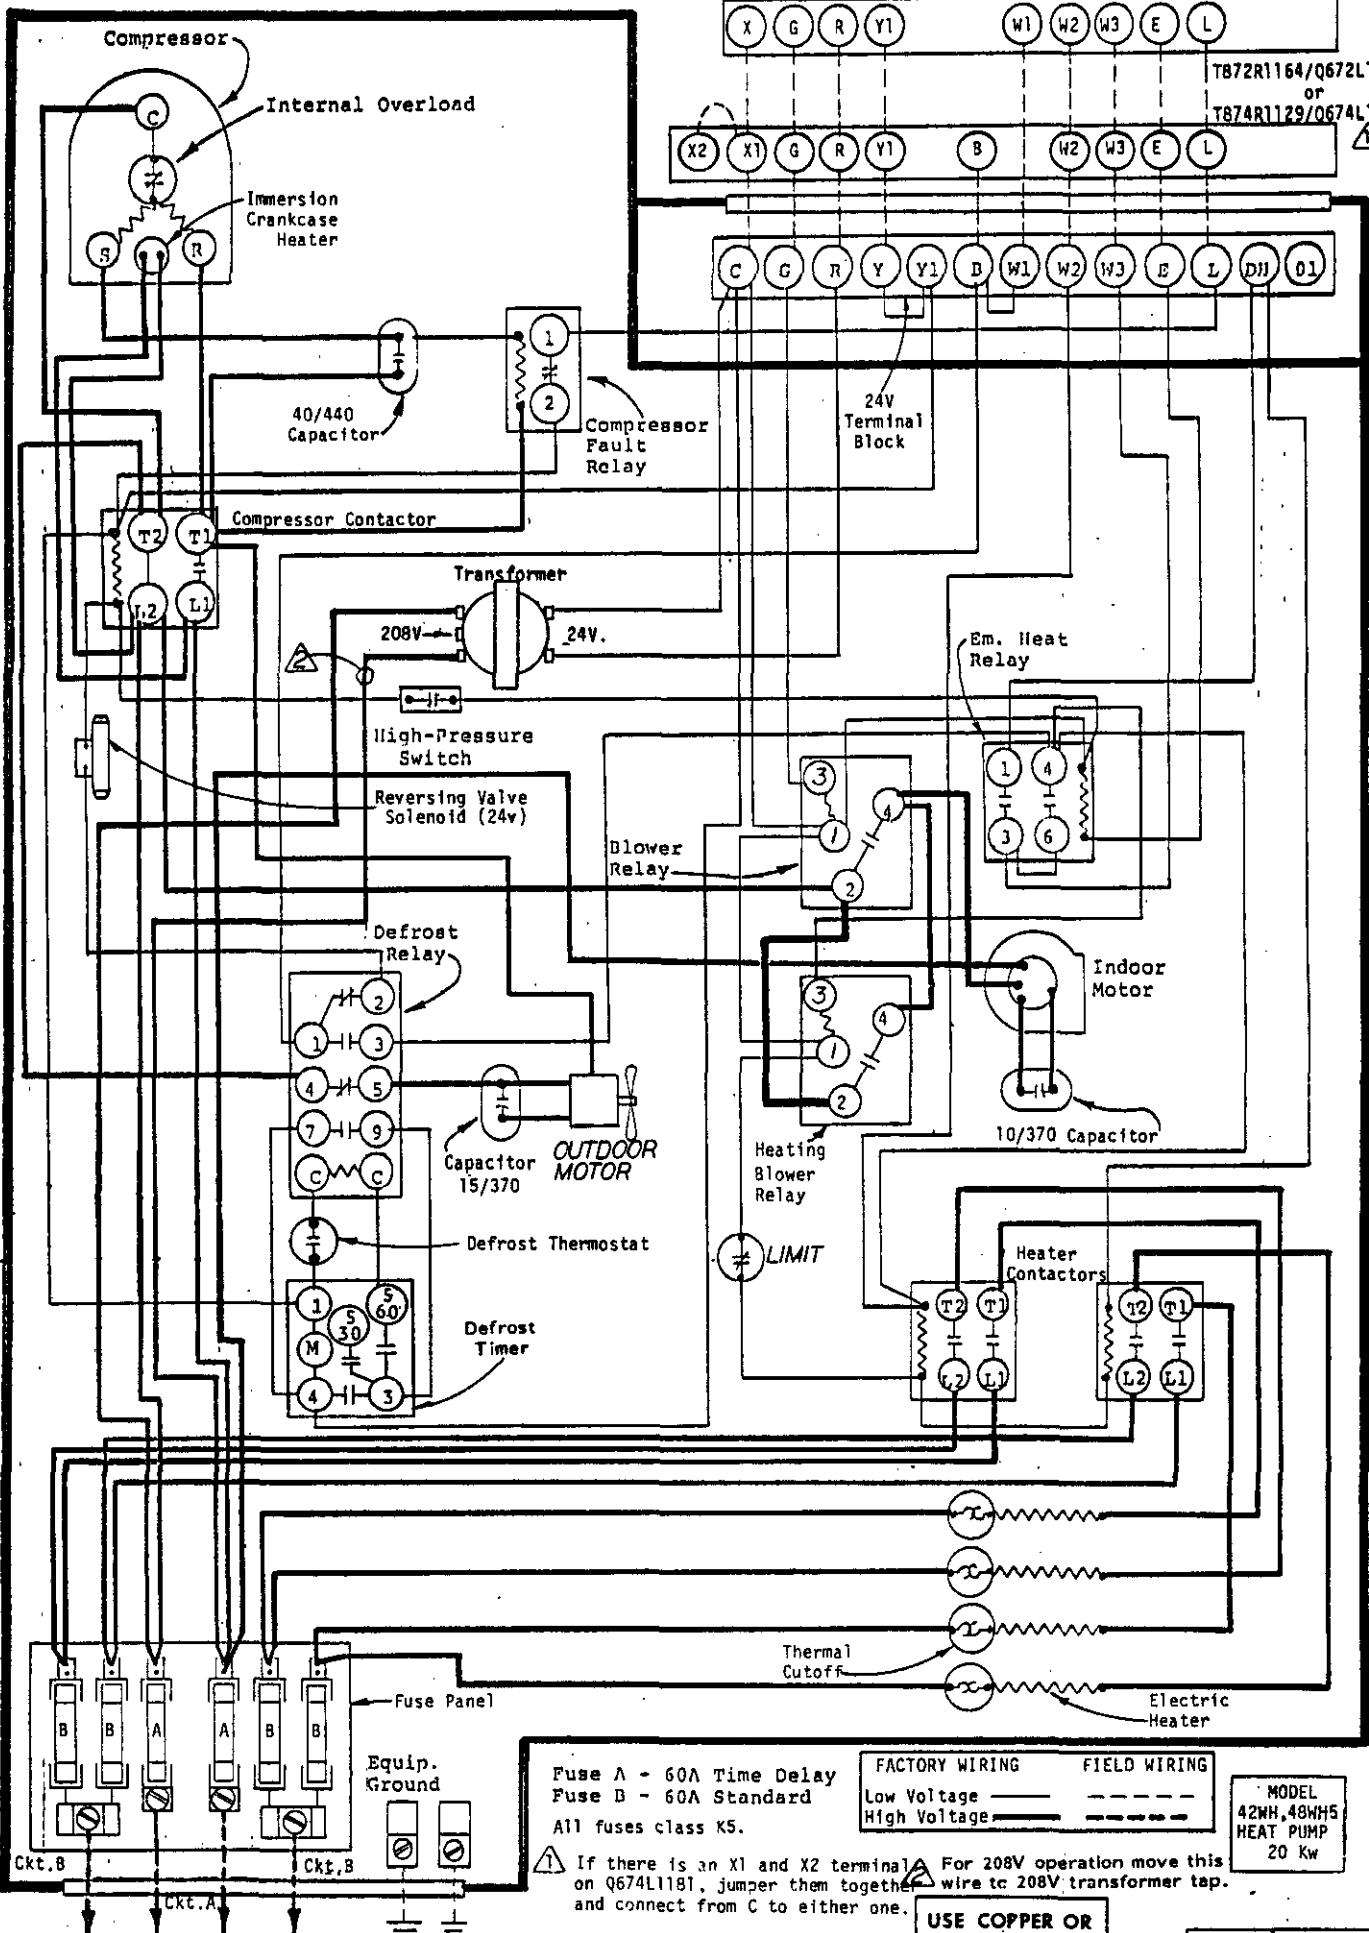

T872N1036/Q672F1299
or
T874N1024/Q674F1261

T872R1164/Q672L1185
or
T874R1129/Q674L1181

Fuse A - 60A Time Delay
Fuse B - 60A Standard
All fuses class K5.

	FACTORY WIRING	FIELD WIRING
Low Voltage	—————	- - - - -
High Voltage	—————	—————

MODEL
42NH, 48NH5
HEAT PUMP
20 Kw

⚠ If there is an X1 and X2 terminal ⚠ For 208V operation move this wire to 208V transformer tap. and connect from C to either one.

USE COPPER OR ALUMINUM WIRE

4014-150M