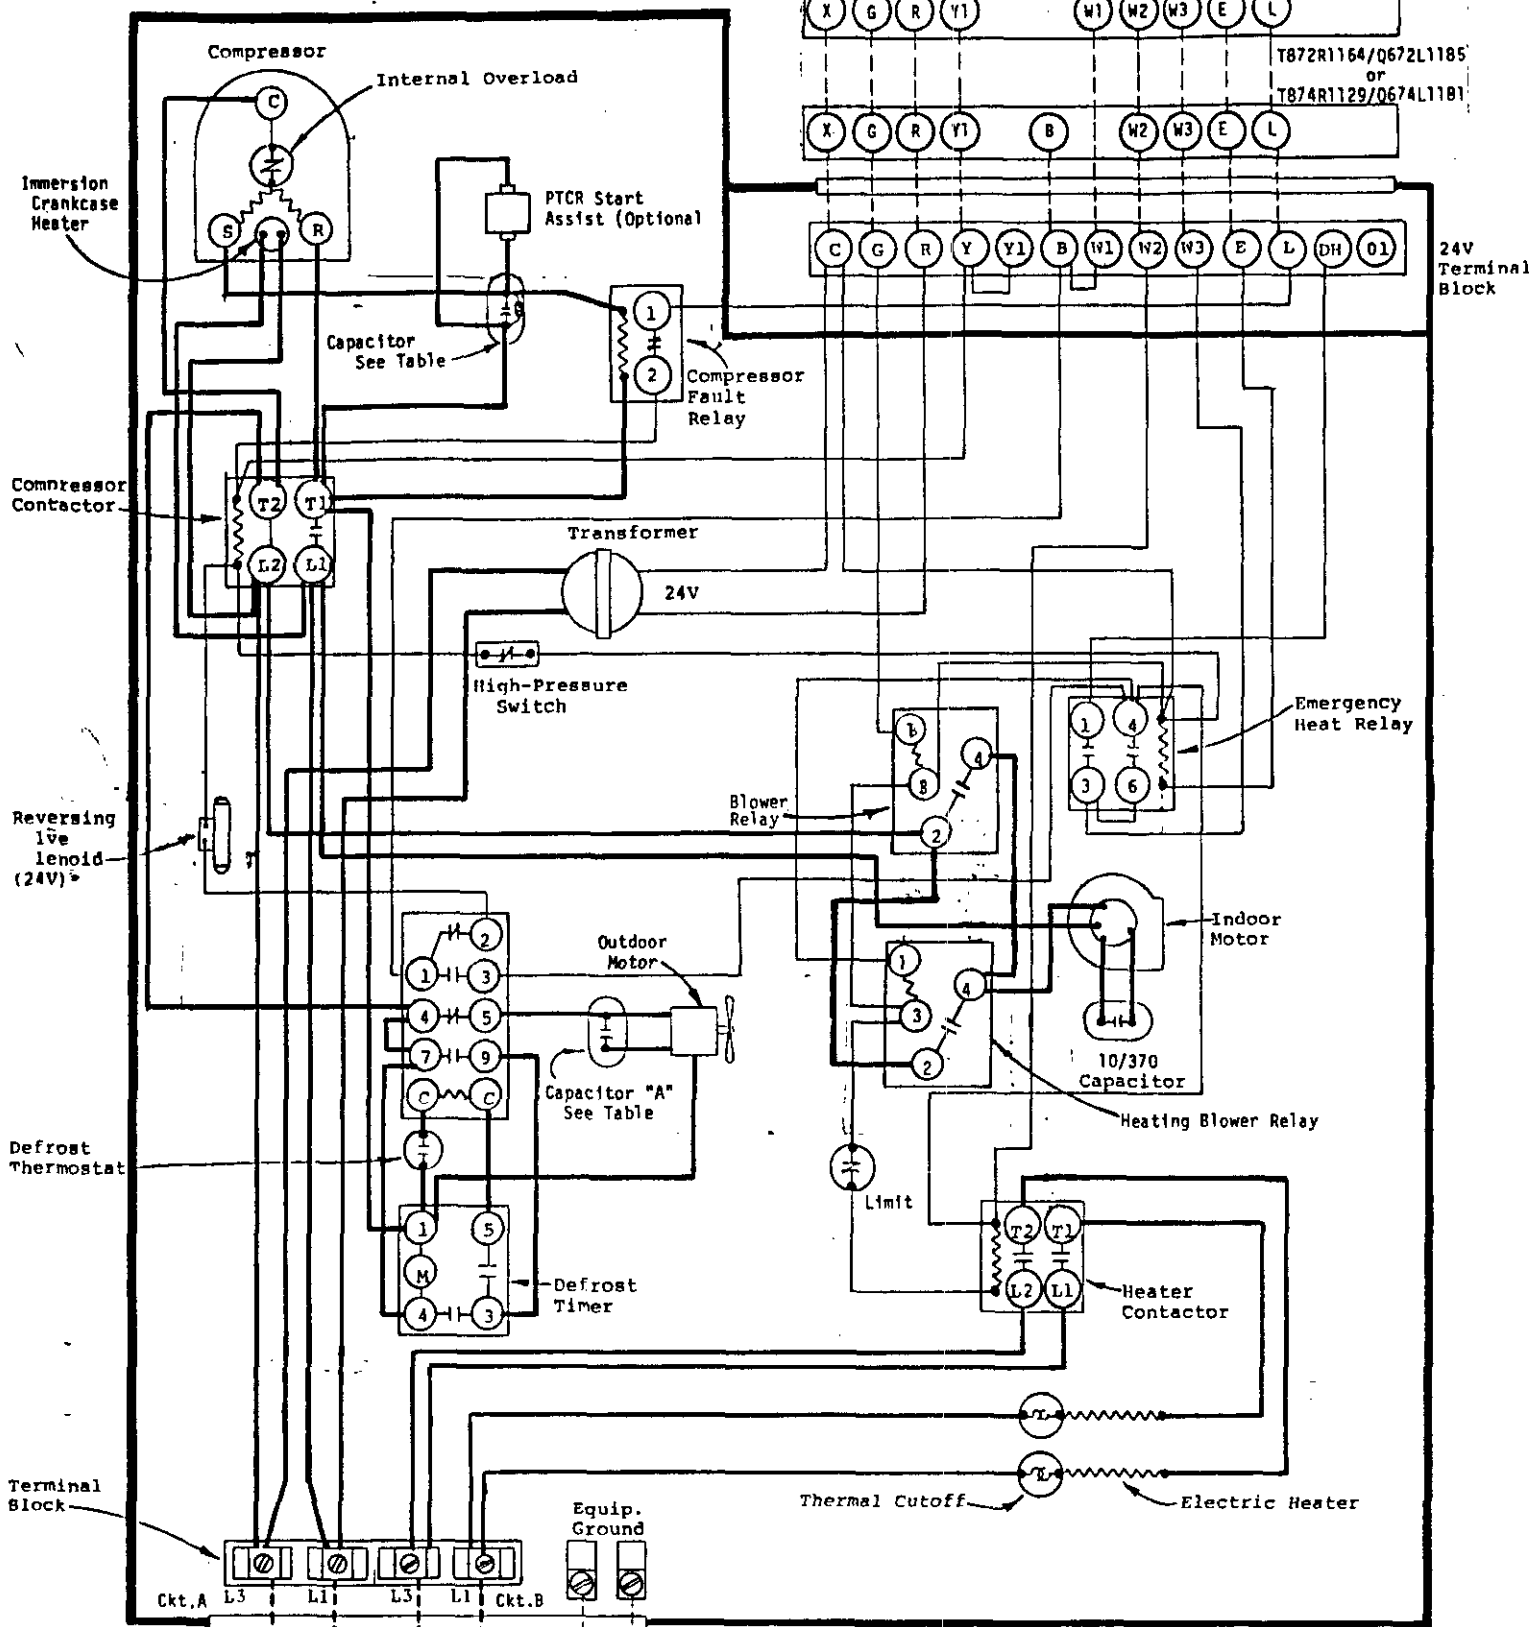

T872N1036/Q672F1299
or
T874N1024/Q674F1261

T872R1164/Q672L1185
or
T874R1129/Q674L1181

Fused Disconnect Switch

Equip. Ground

USE COPPER OR ALUMINUM WIRE

MODEL	CAP. "A"	CAP. "B"
PH42	15/370	40/440
PH48-2	15/370	70/370
PH60-2	7.5/370	70/370

FACTORY WIRING FIELD WIRING

Low Voltage ————
High Voltage - - - - -

MODELS
PH42, PH48-2, PH60-2
HEAT PUMP
10 Kw