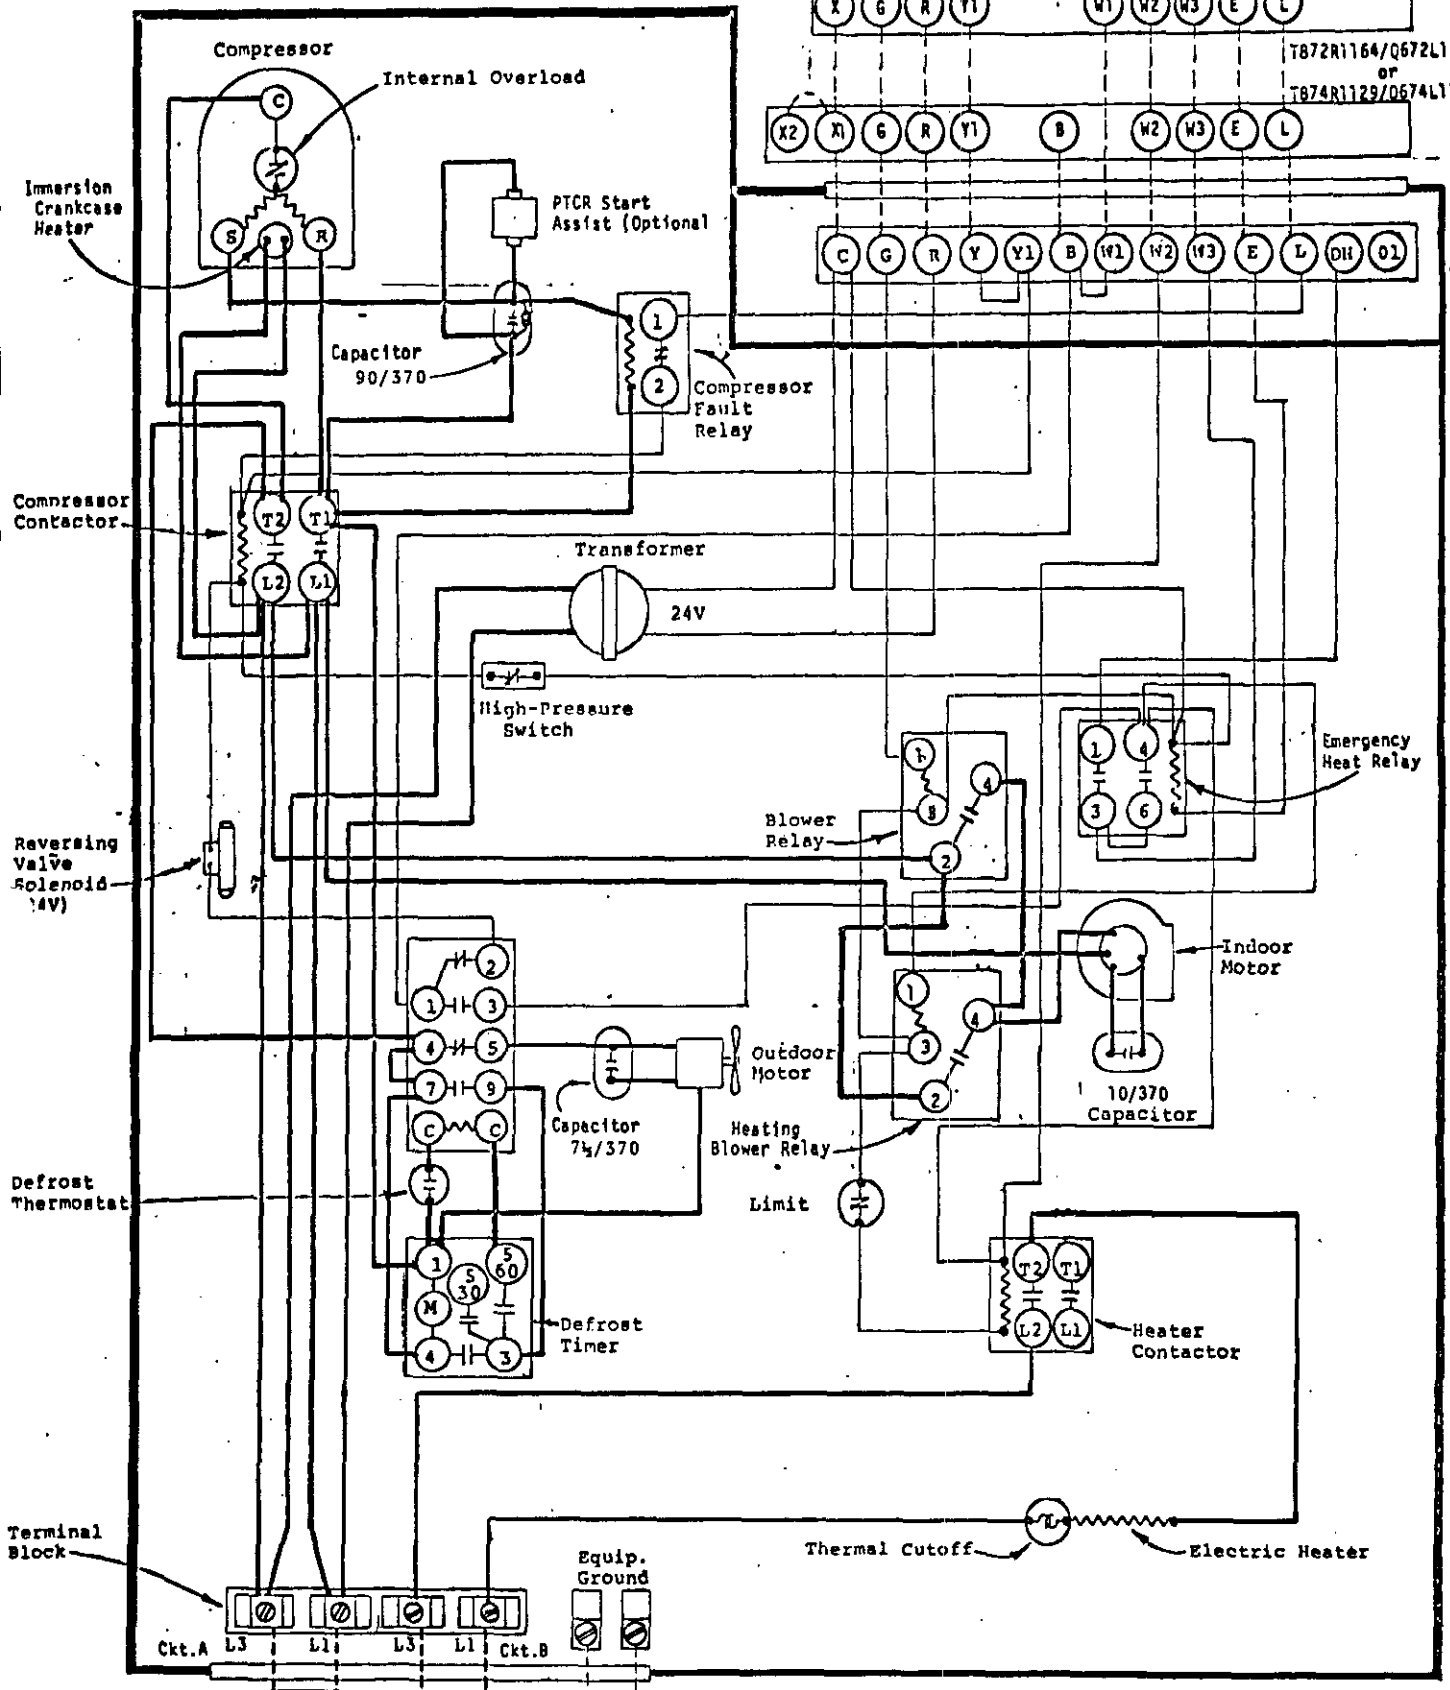

T872N1036/Q672F1299
OR
T874N1024/Q674F1261

T872R1164/Q672L1185
OR
T874R1129/Q674L1181

24V
Terminal
Block

Fused
Disconnect
Switch

230/208-60-1

USE COPPER OR
ALUMINUM WIRE

	FACTORY WIRING	FIELD WIRING
Low Voltage	—————	- - - - -
High Voltage	—————	- - - - -

MODELS
PH60-4
HEAT PUMP
5 Kw

4006-121B