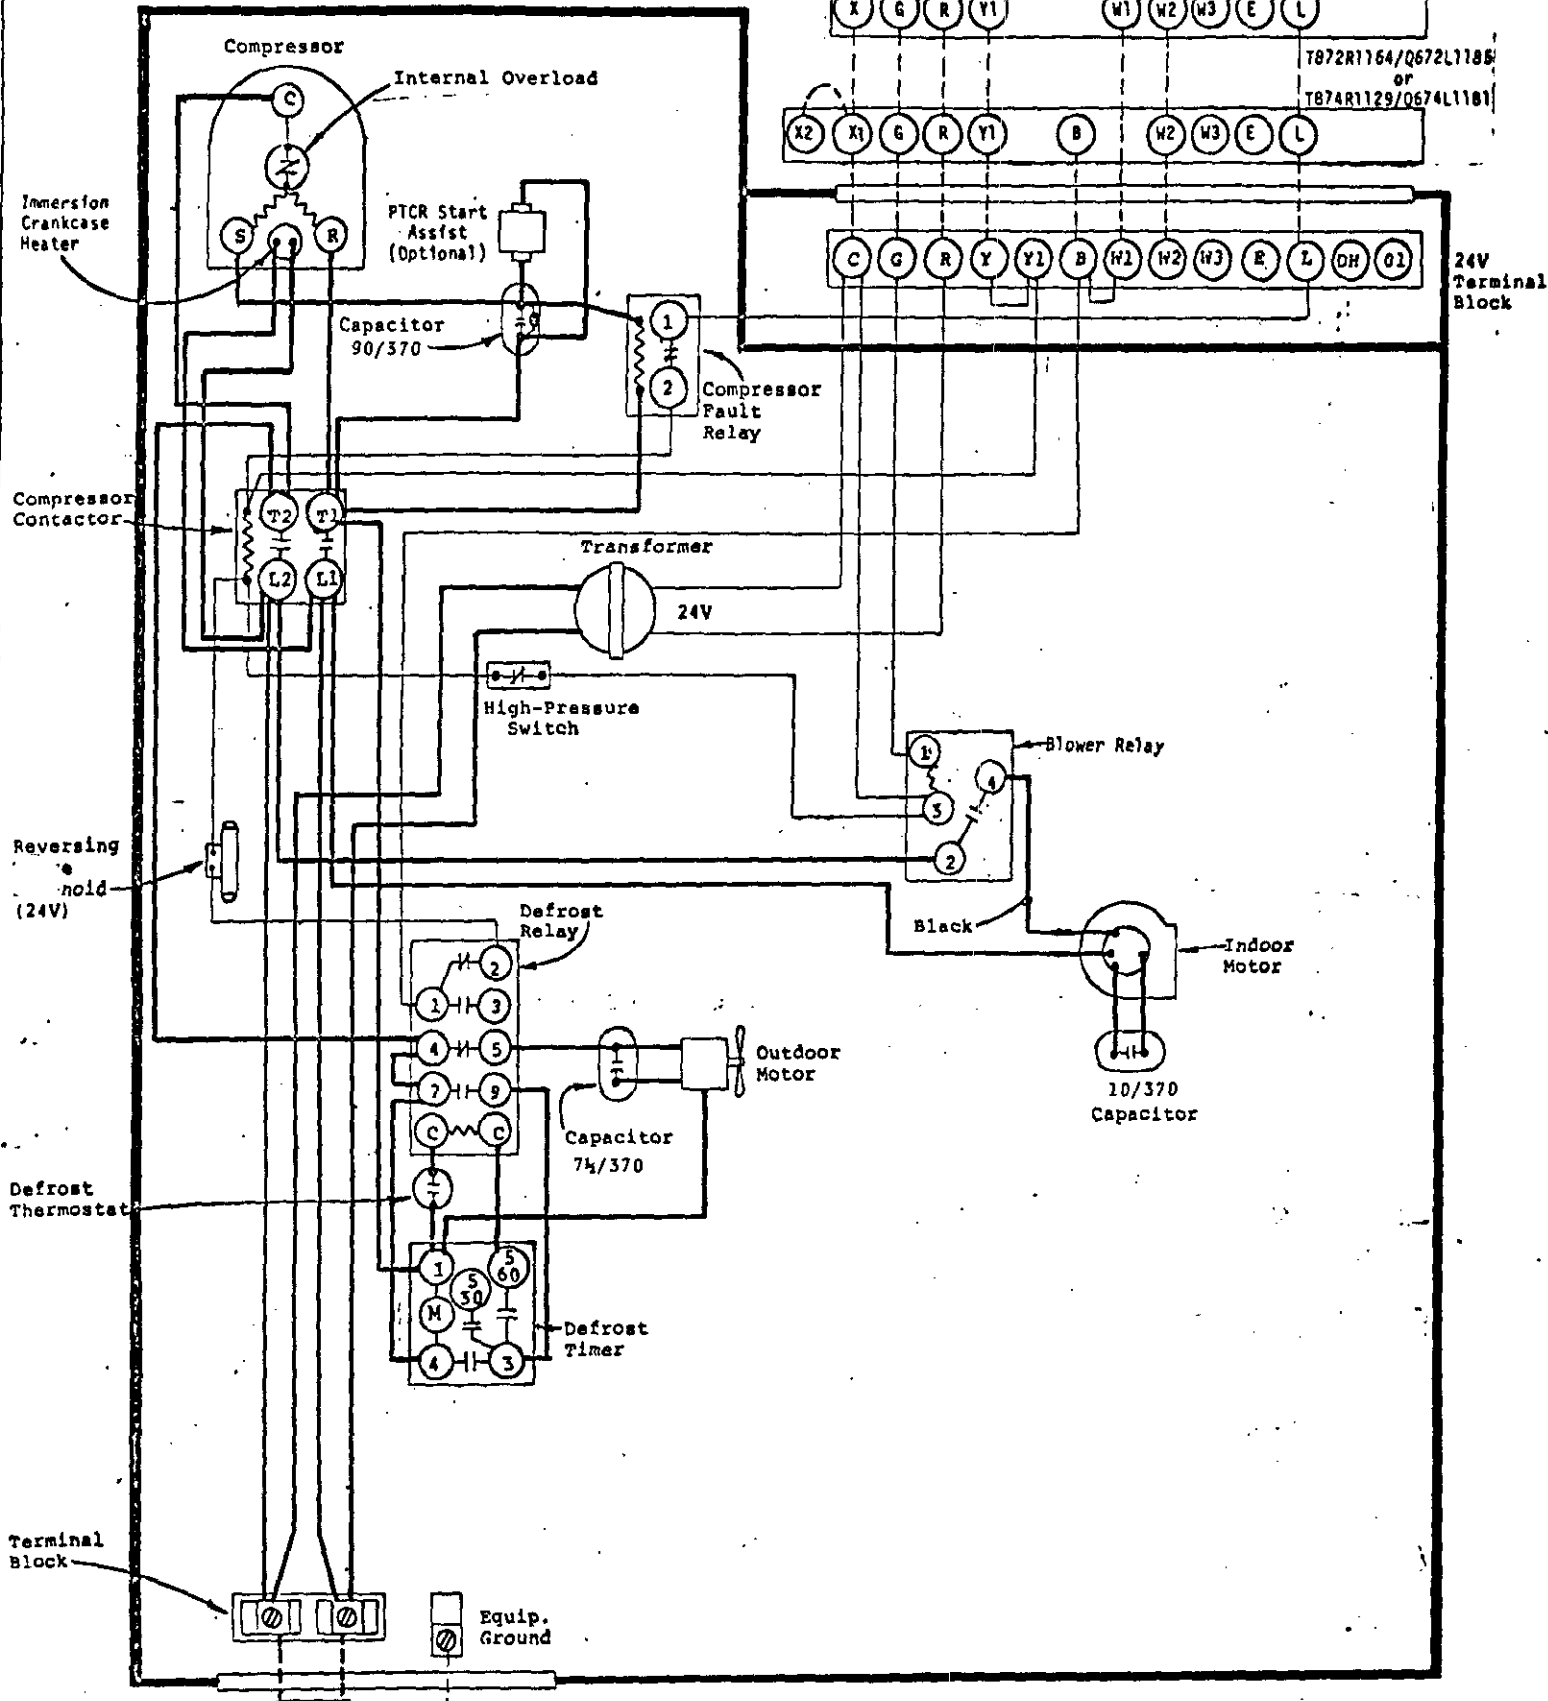

TB72N1036/Q672F1299
 OR
 TB74N1024/Q674F1261
 TB72R1164/Q672L1186
 OR
 TB74R1129/Q674L1181

24V Terminal Block

Terminal Block

Fused Disconnect Switch

USE COPPER OR ALUMINUM WIRE

FACTORY WIRING FIELD WIRING
 Low Voltage ————
 High Voltage - - - - -

MODELS
 PH60-4
 HEAT PUMP
 0 Kw