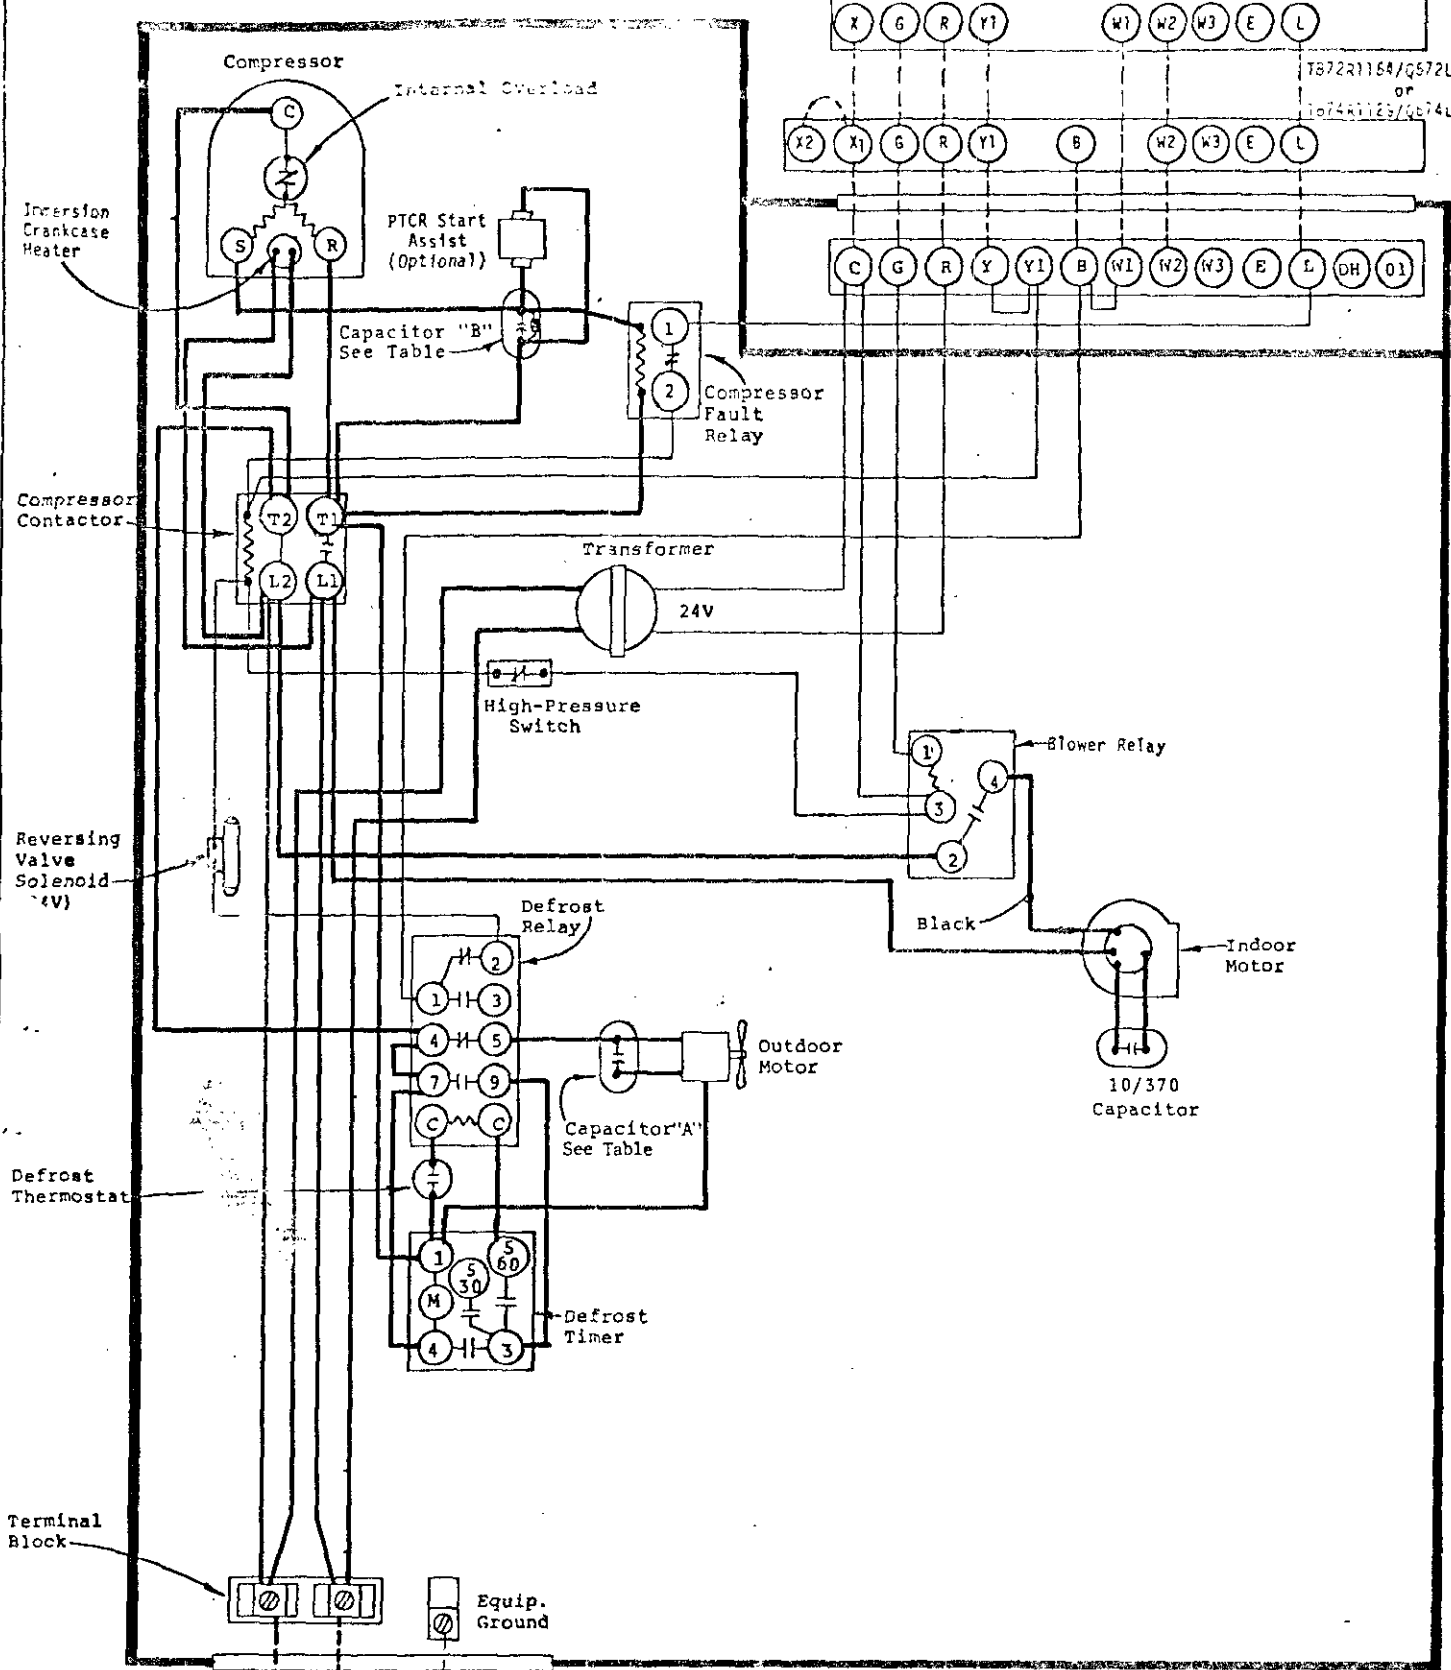

24V
Terminal
Block

Fused
Disconnect
Switch

USE COPPER OR
ALUMINUM WIRE

MODEL	CAP. "A"	CAP. "B"
PH42	15/370	40/440
PH48-2	15/370	70/370
PH60-2	7.5/370	70/370

	FACTORY WIRING	FIELD WIRING
Low Voltage	—————	-----
High Voltage	—————	-----

MODELS
PH42, PH48-2
PH60-2
HEAT PUMP
0 Kw