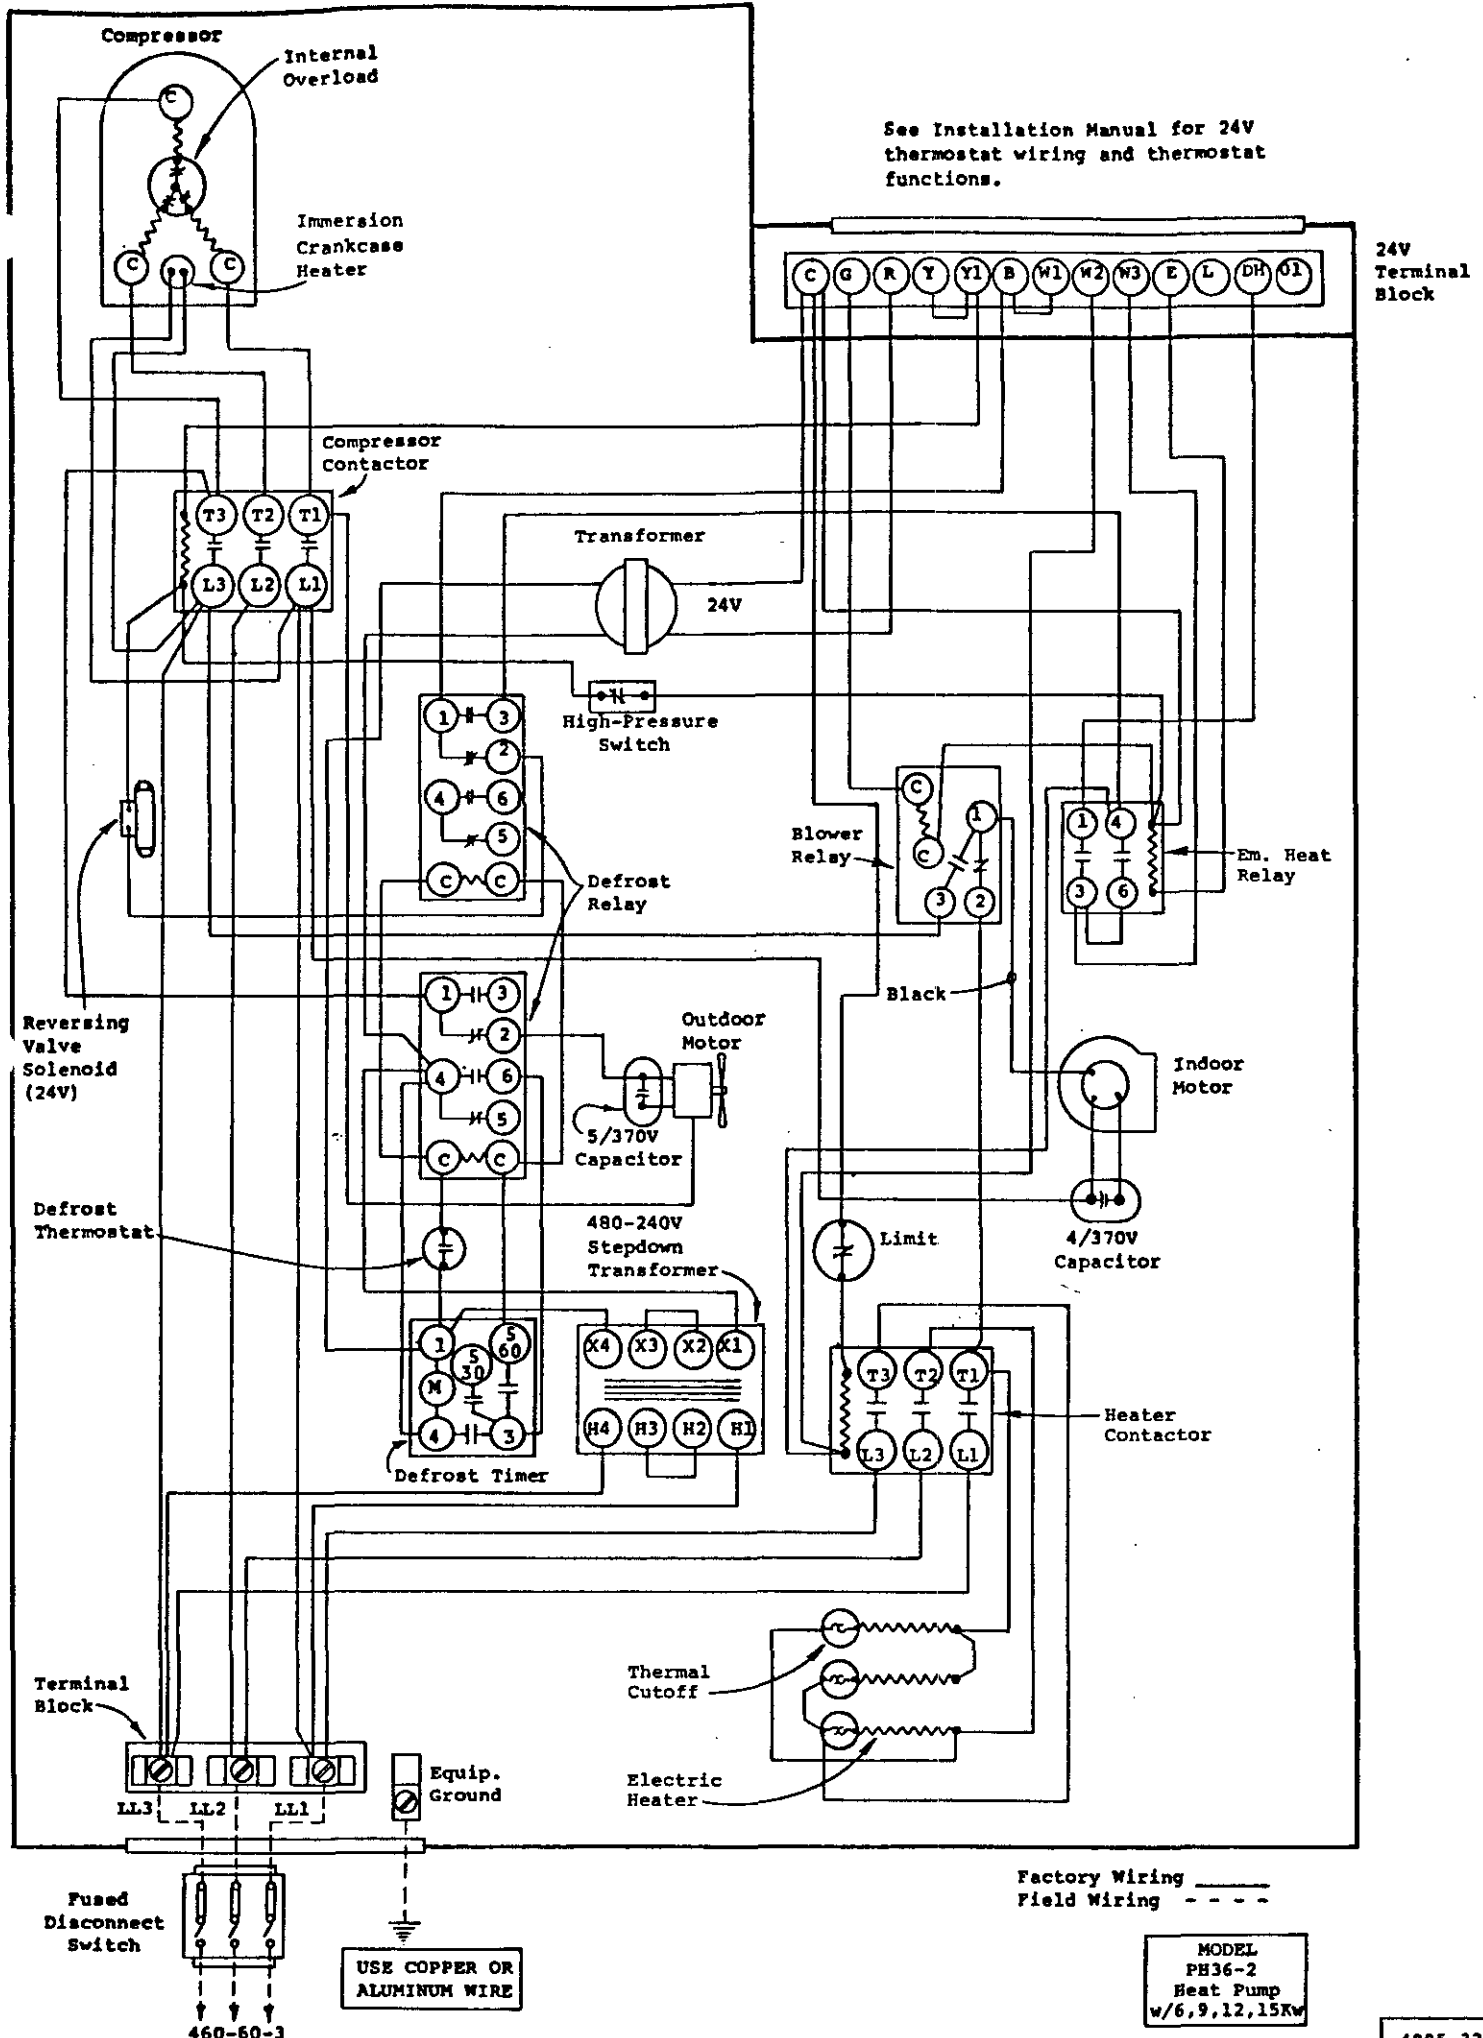

See Installation Manual for 24V thermostat wiring and thermostat functions.

Fused Disconnect Switch

460-60-3

USE COPPER OR ALUMINUM WIRE

Factory Wiring ———
Field Wiring - - - -

MODEL
PH36-2
Heat Pump
w/6, 9, 12, 15Kw

4005-320 D