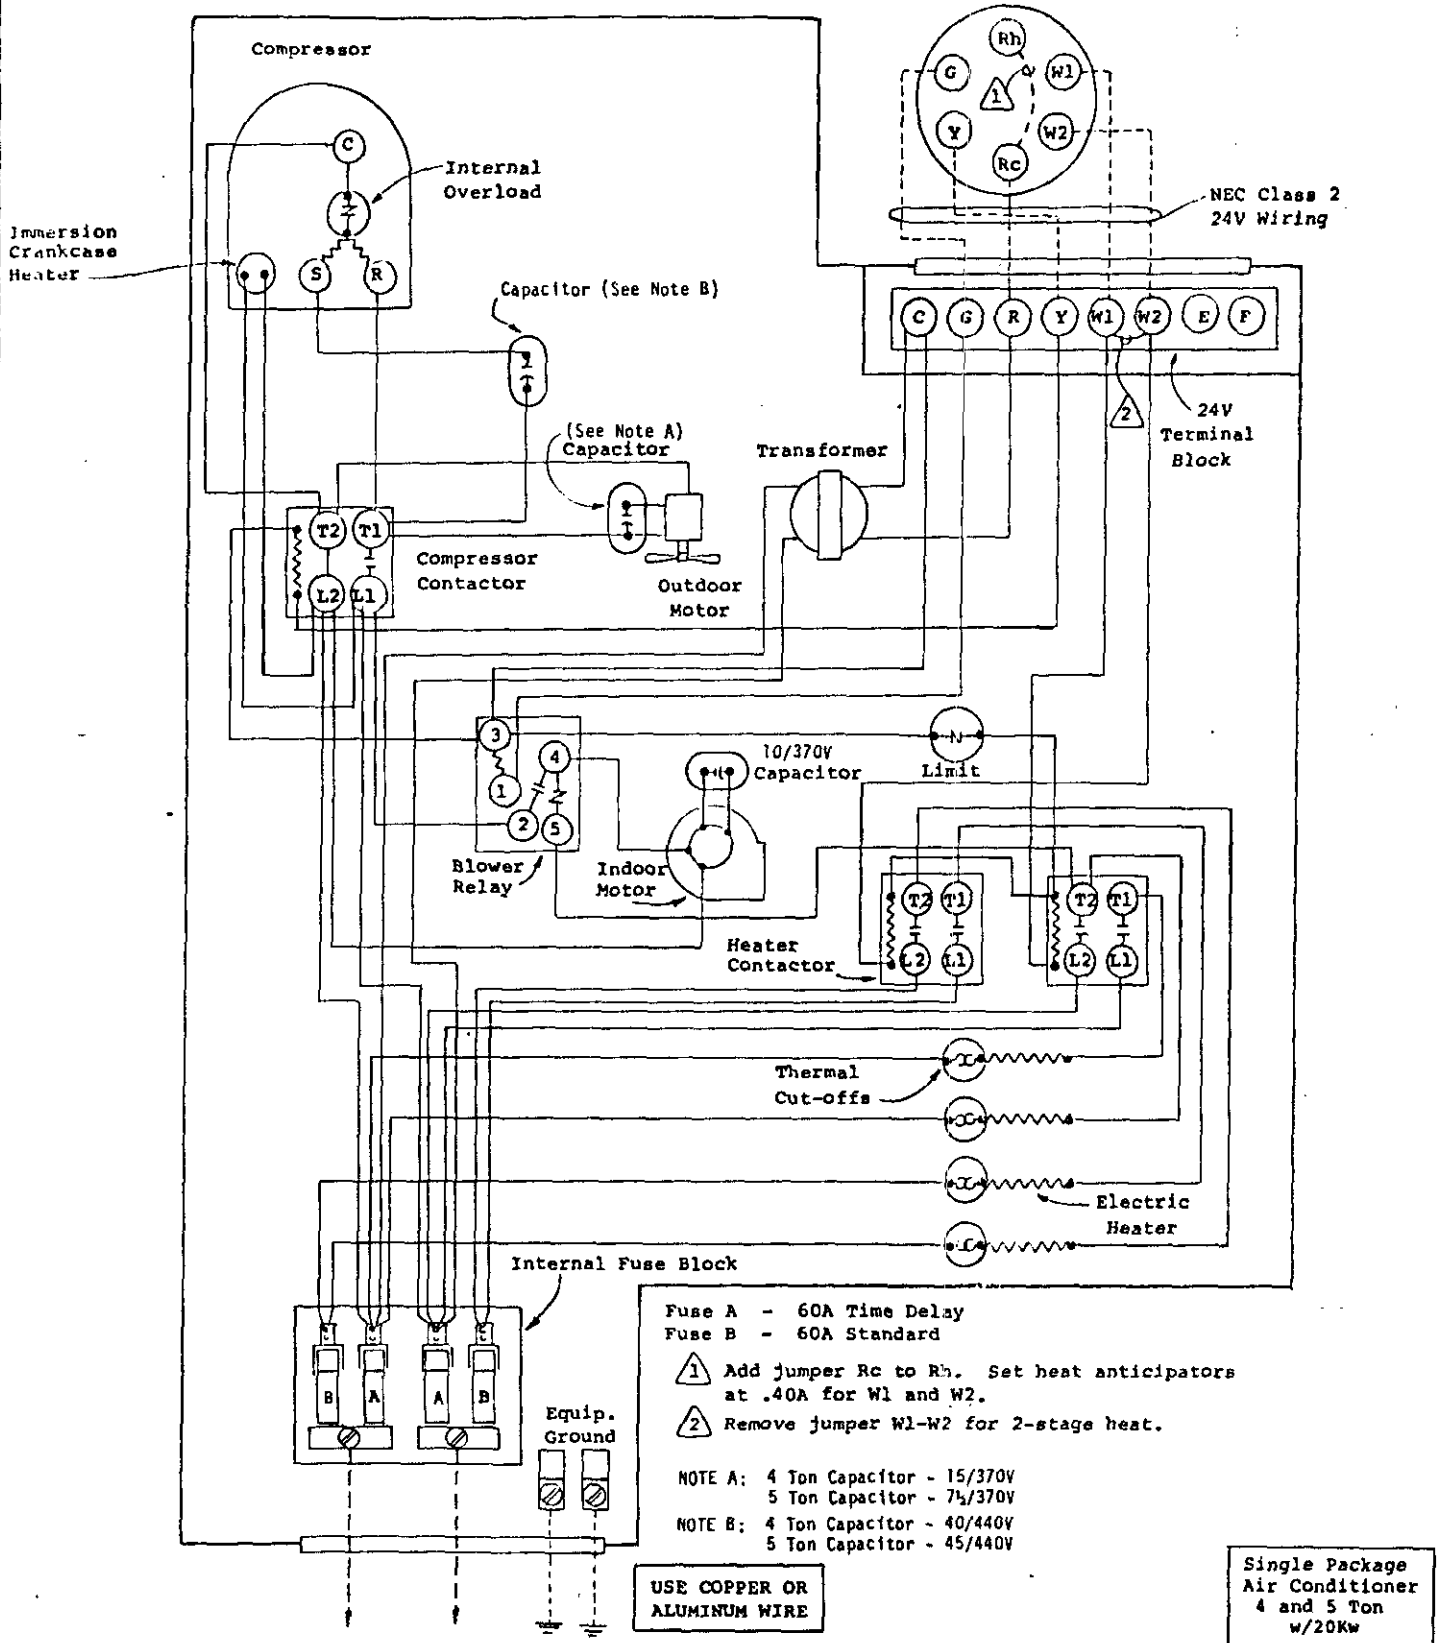

T874C1000 Thermostat
Q674A1001 Subbase

or

T872C1004 Thermostat
Q672A1005 Subbase

230/208V 60 Hz 1-Ph

Factory Wiring ———
Field Wiring - - - - -

4002-150E