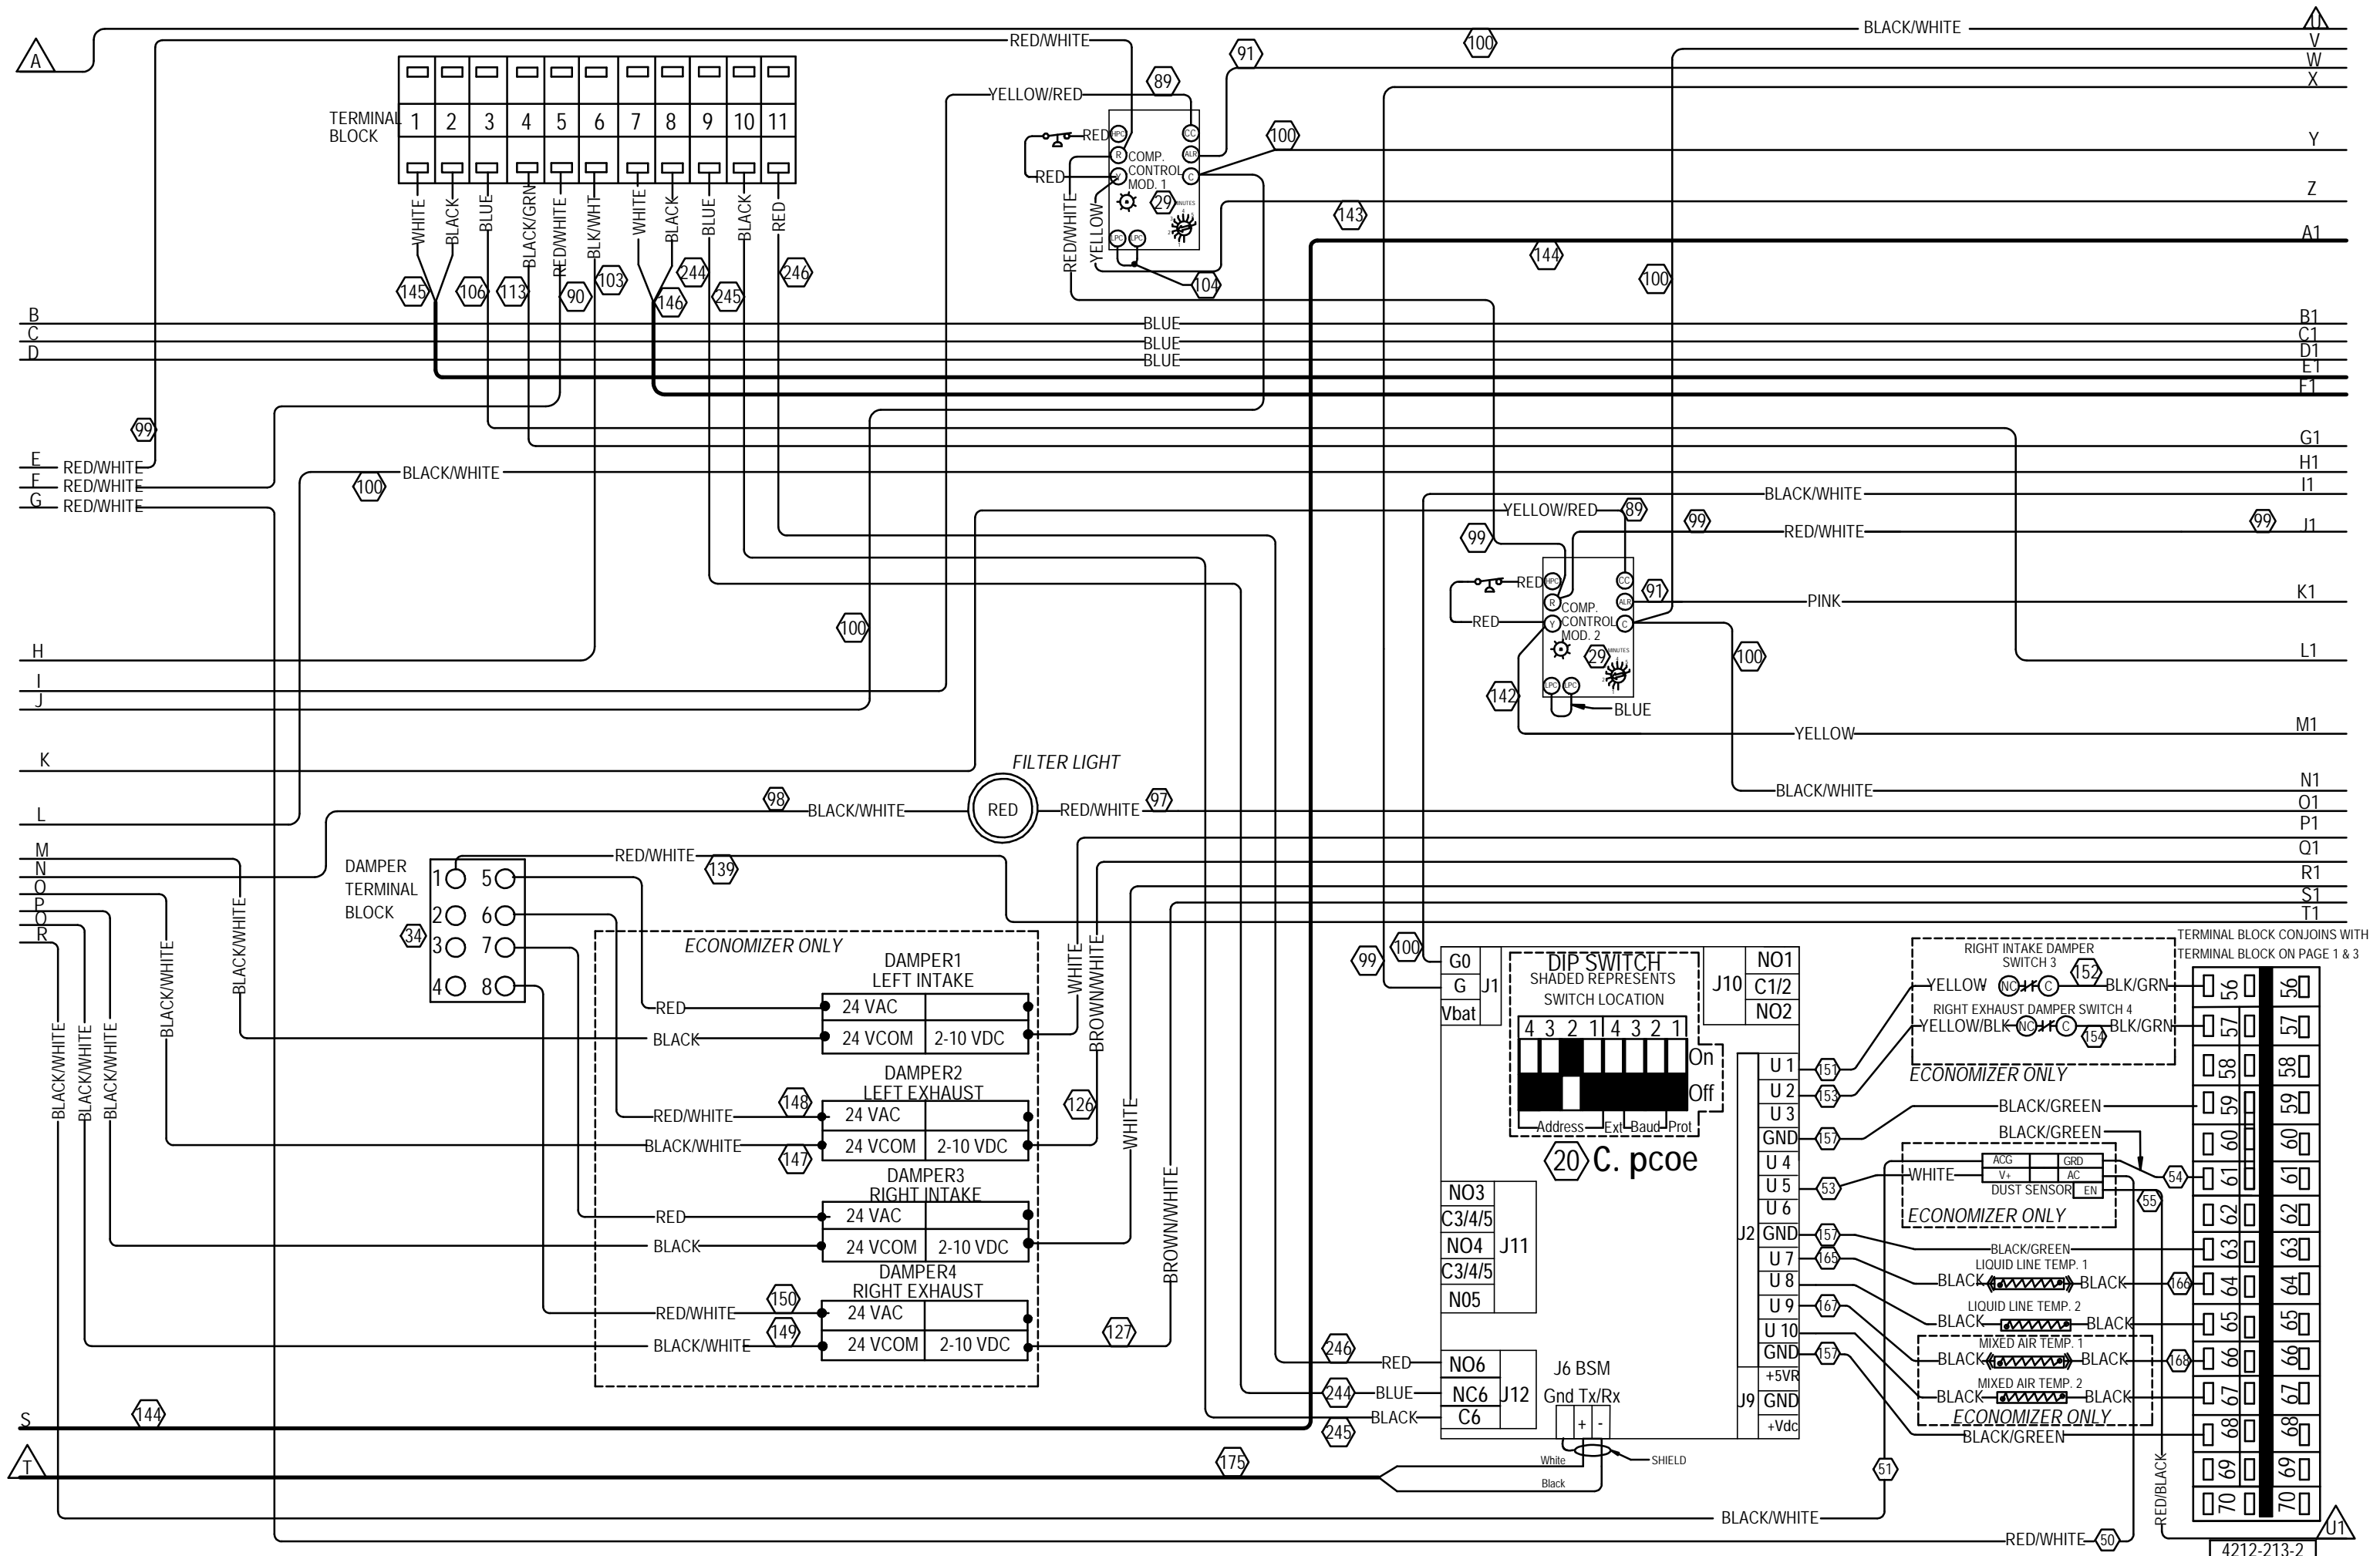

230-3-60
220-3-50
PER NAMEPLATE

265 JUMPER BAR 266

23 901372-S36
24 901372ES18

CONJOINS WITH
TERMINAL BLOCK
ON PAGE 2&3

TERMINAL BLOCK CONJOINS WITH
TERMINAL BLOCK ON PAGE 1 & 3