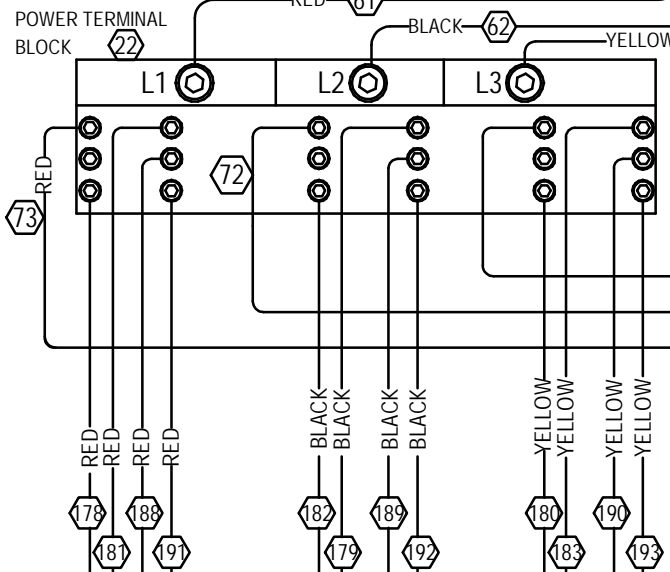

230-3-60
220-3-50
PER NAMEPLATE

265 JUMPER BAR 266

23 901372-S36
24 901372ES18

CONJOINS WITH
TERMINAL BLOCK
ON PAGE 2&3

TERMINAL BLOCK CONJOINS WITH
TERMINAL BLOCK ON PAGE 1 & 3