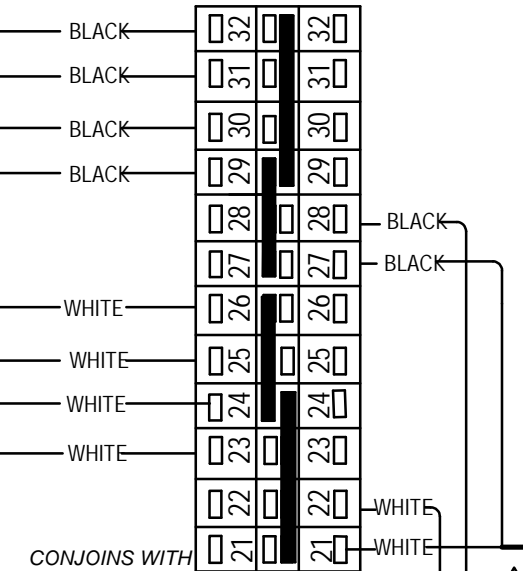

230-3-60
220-3-50
PER NAMEPLATE

265 JUMPER BAR 266

23 901372-S36
24 901372ES18

CONJOINS WITH
TERMINAL BLOCK
ON PAGE 2&3

TERMINAL BLOCK CONJOINS WITH
TERMINAL BLOCK ON PAGE 1 & 3