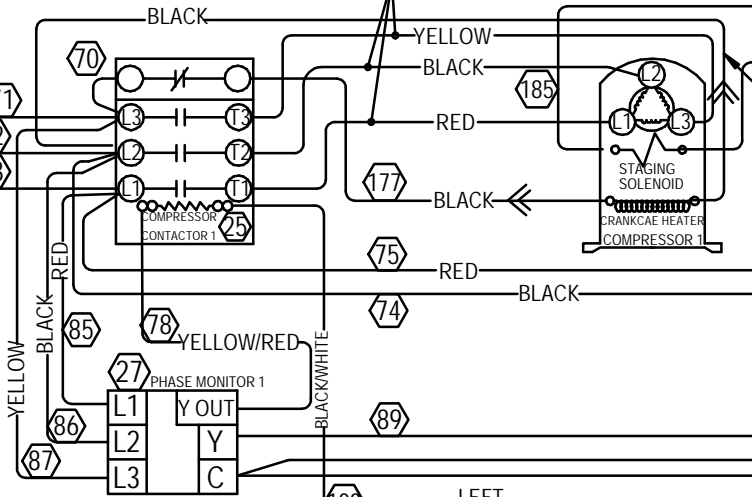

230-3-60
220-3-50
PER NAMEPLATE

265 JUMPER BAR 266

23 901372-S36
24 901372ES18

CONJOINS WITH
TERMINAL BLOCK
ON PAGE 2&3

TERMINAL BLOCK CONJOINS WITH
TERMINAL BLOCK ON PAGE 1 & 3