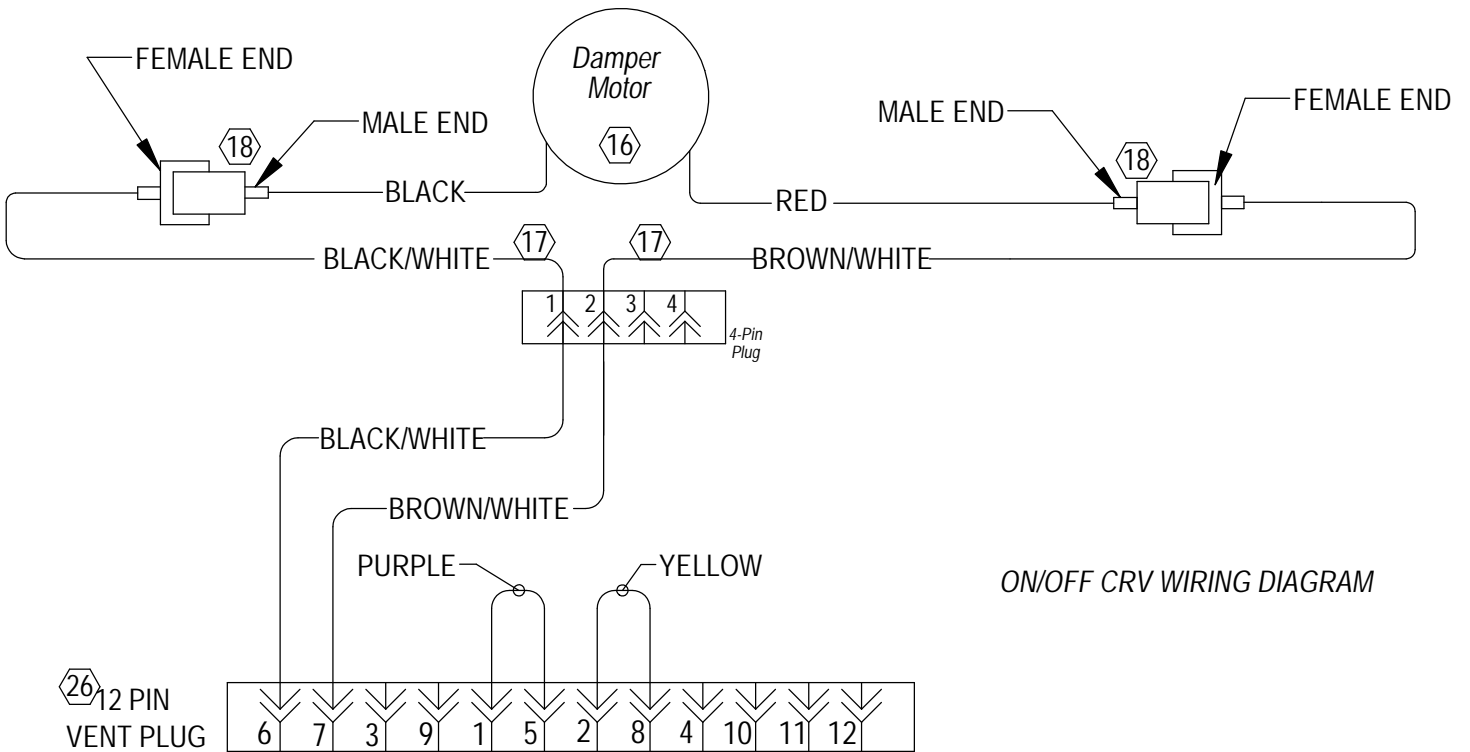

ON/OFF CRV WIRING DIAGRAM

4056-244

ON/OFF CRV WIRING DIAGRAM

4056-244