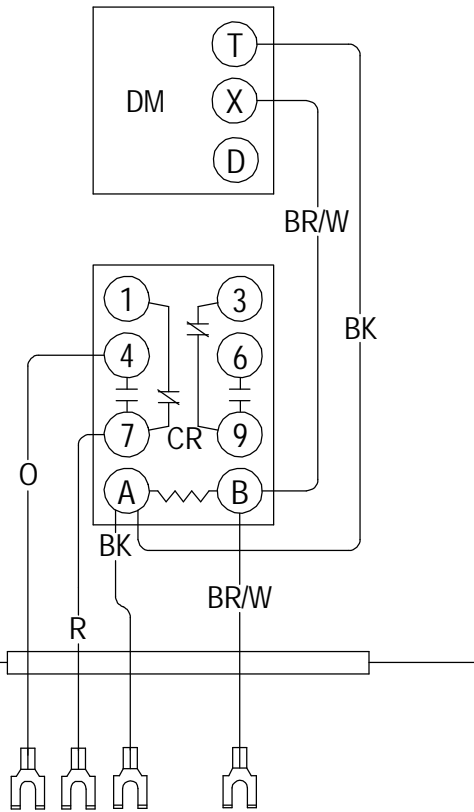

CRVS

COLOR CODE

BLACK	BK
BROWN	BR
RED	R
ORANGE	O
YELLOW	Y
GREEN	G
BLUE	BL
WHITE	W

SEE MANUAL 2100-507 FOR
AIR CONDITIONER CONNECTION
DIAGRAMS. SEE MANUAL
2100-516 FOR HEAT PUMP
CONNECTION DIAGRAMS

COMPONENT CODE

CR	CONTROL RELAY
DM	DAMPER MOTOR
TBL	TERMINAL STRIP

4056-189 B