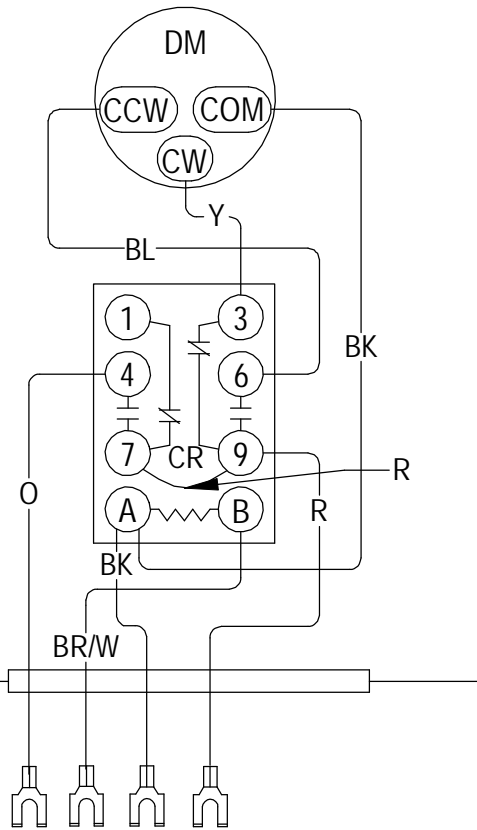

CRVP

**COLOR CODE**

|        |    |
|--------|----|
| BLACK  | BK |
| BROWN  | BR |
| RED    | R  |
| ORANGE | O  |
| YELLOW | Y  |
| GREEN  | G  |
| BLUE   | BL |
| WHITE  | W  |

SEE MANUAL 2100-507 FOR  
AIR CONDITIONER CONNECTION  
DIAGRAMS. SEE MANUAL  
2100-516 FOR HEAT PUMP  
CONNECTION DIAGRAMS

**COMPONENT CODE**

|     |                |
|-----|----------------|
| CR  | CONTROL RELAY  |
| DM  | DAMPER MOTOR   |
| TBL | TERMINAL STRIP |

4056-180 C