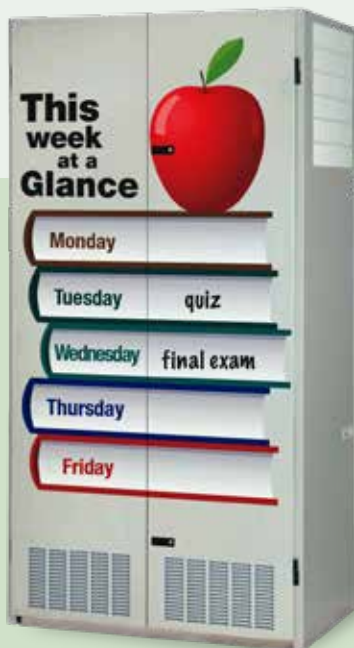

The I-TEC[®] Décor options.

Graphics that enhance the classroom.

The Bard I-TEC classroom climate system provides superior indoor air quality and the ultimate in quiet operation. The unit is designed to be aesthetically pleasing indoors and out. Now your Bard I-TEC can blend into your environment even more with all new graphic kits made especially for your unit.

Smarter Graphic Options

- Optional Dry-Erase Laminate can turn your I-TEC into a message board
- Optional Magnetic Inserts can turn your I-TEC into a scheduling board

Quality Graphics

- 5 Year Warranty
- High resolution illustrations
- Removable Graphics

The Planner

Available as a dry erase laminate in white only.

The Paintbrush

Available in white only.